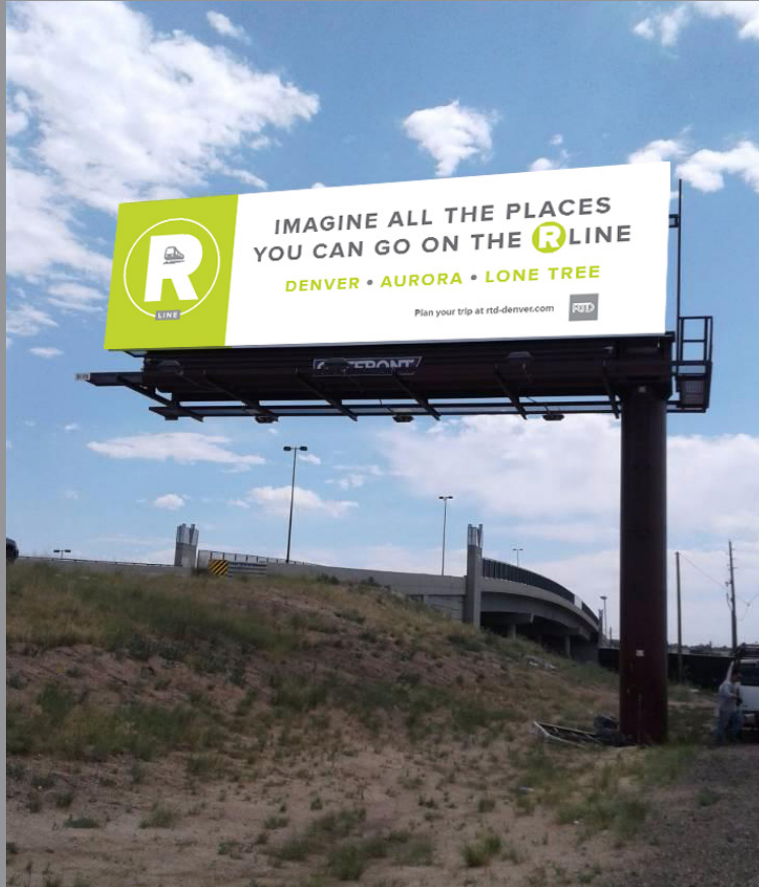

Outdoor Advertising

Strategic advertising location positioned the service as an integral part of the community providing vital connections points of interest along the line and the greater metro area.